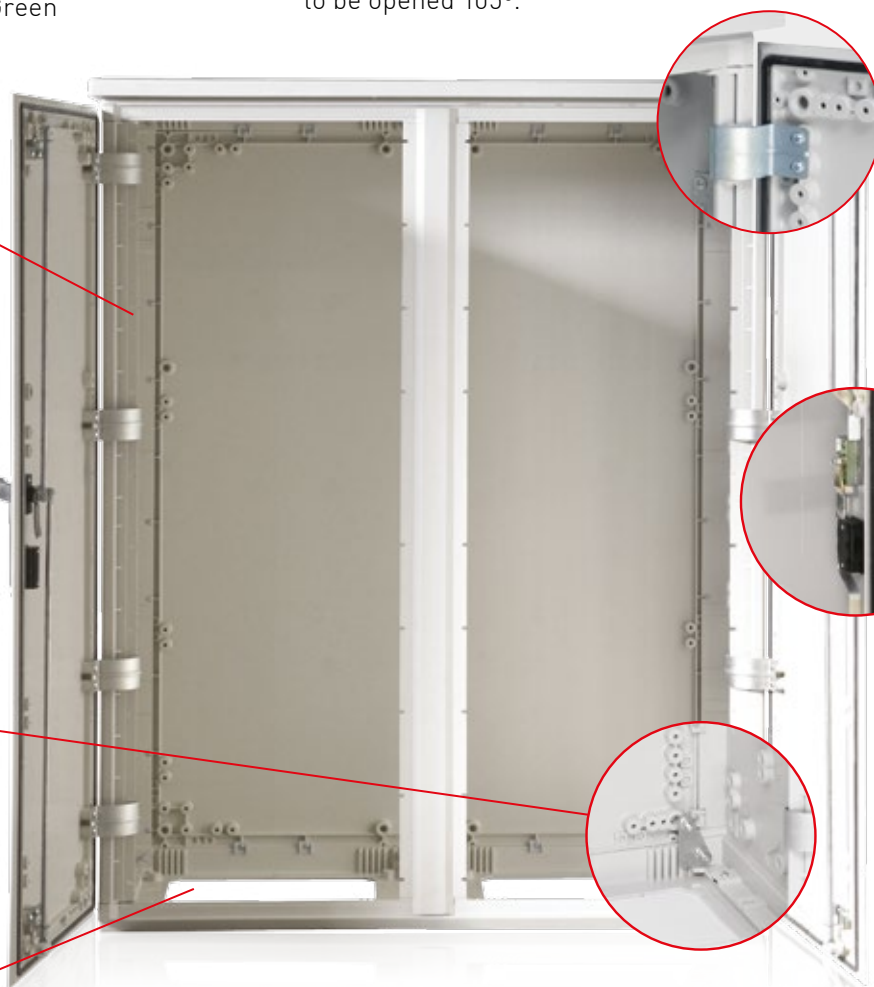

MAXIPOL System

TOTAL MODULAR POLYESTER CONSTRUCTION

Grey color RAL 7035

Also available in Beige, Dark grey or Green

Type of hinges

Internal hinges allow the door to be opened 105°.

Polyurethane gasket

Preformed and premounted throughout the range.

Back plate fixing

All models include brackets for fixing the back plate.

Plate support

Allows the fixation plates. Equipped on all standard cabinets

Customization

Custom-made manufacturing

Locking systems

3-point locking mechanism operated by swing-handle. Different profile half cylinder locks. [See p16](#)

Modular : Total flexibility

The cabinet modules can be fitted allowing many different combinations:

Vertical

Horizontal

Back to back

Painted steel custom-made roofs adapted to all your combinations.

Protection degree

Top cover modules

- Flat top (**IP55**)
- Rain canopy, front and back ventilation (**IP43 or IP55 on request**)

Two depths

300 and 420 mm.
For electronics, 19" racks, public lighting, etc

Technical data

Fibreglass reinforced polyester Enclosure (GRP)	RAL-7035 colour	IEC 62208
Double Insulation	Classe II	IEC-62262
Mechanical (Impact) Resistance	IK10	IEC-60529
Protection against dust-water	IP-55	EN 60439-1
Thermal Class	A	UNE-21305
Self extinguishing material	960° C	IEC 60695-2
Temperature Range	-30° +105° C	IEC 60670
Rated Voltage	1000V	IEC 60439-5