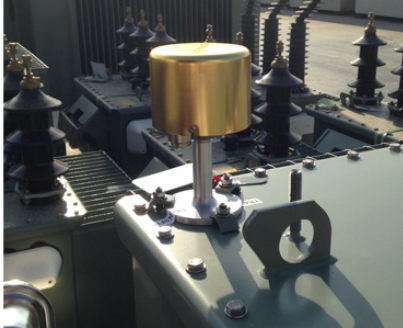

ACCESSORIES FOR SOURCE STATION

Accessories for source stations to meet all specific customer requirements.

Main characteristics

Optional extras:

1. Neutral point resistance
   - Excess pressure protection relay
   - DGPT – Lockable LV cover (for ASVT)
   - Vegetable oil
   - HVA locking (specific to neutral point coil)
   - Standard and self-extinguishing retention tanks (only for neutral point coils and ASVT)
   - Protection toroids (only for IC)
   - Separable connectors (only for neutral point coils, ASVT and IC)
   - LV sleeves (only for ASVTs).
2. ---

Avantages

1. Reinforced operating quality
   - Optimisation of equipment service life
2. ---

Uses

- Urban environment
- Peri-urban environment